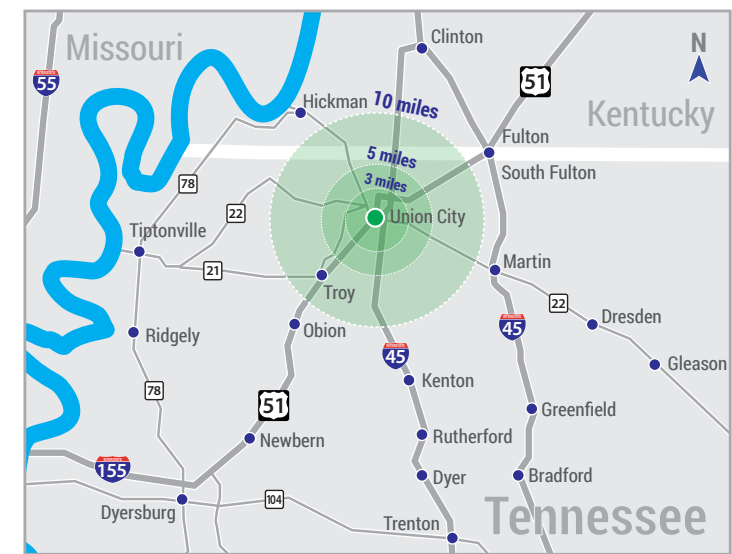

UNION CITY 2018 OBION COUNTY, TN

Prepared for:

TRAFFIC & TRANSPORTATION

Vehicles per day	2014	2016
West Reelfoot Avenue	25,564	26,094
Hwy 51	22,274	19,153
Jere B Ford	10,823	11,141

Source TDOT 2015

DISCOVERY PARK OF AMERICA

(Radius Ring and Drive Time Demographics are based from Jere B Ford Mem Hwy & W Reelfoot Ave, Union City, TN)

TOP EMPLOYERS ORGANIZED BY NUMBER OF EMPLOYEES

Employer	Service	Employees
Tyson Foods	Poultry Processing	1,100
Williams Sausage Company	Sausage meat products	600
Baptist Memorial Hospital - UC	Healthcare	400
Titan Tire	Off-road tires	300
Kohler	Tub & Shower Enclosures	250
MVP Brands	Candle Distribution	150
Greenfield Products	Steel fabrication	110
Institutional Casework, Inc.	Laboratory Equipment Manufacturing	100
Waymatic	Concession Trailer Fabrication	85
MIA Seating	Office Chair Manufacturing	50

UNION CITY 2018 OBION COUNTY, TN

Union City is the county seat of Obion County located approximately 2 hours north of Downtown Memphis, on the new I-69 Interchange connecting Canada to Mexico.

Discovery Park of America is a \$100 million dollar education, entertainment and enrichment center from the Robert and Jenny Kirkland Foundation.