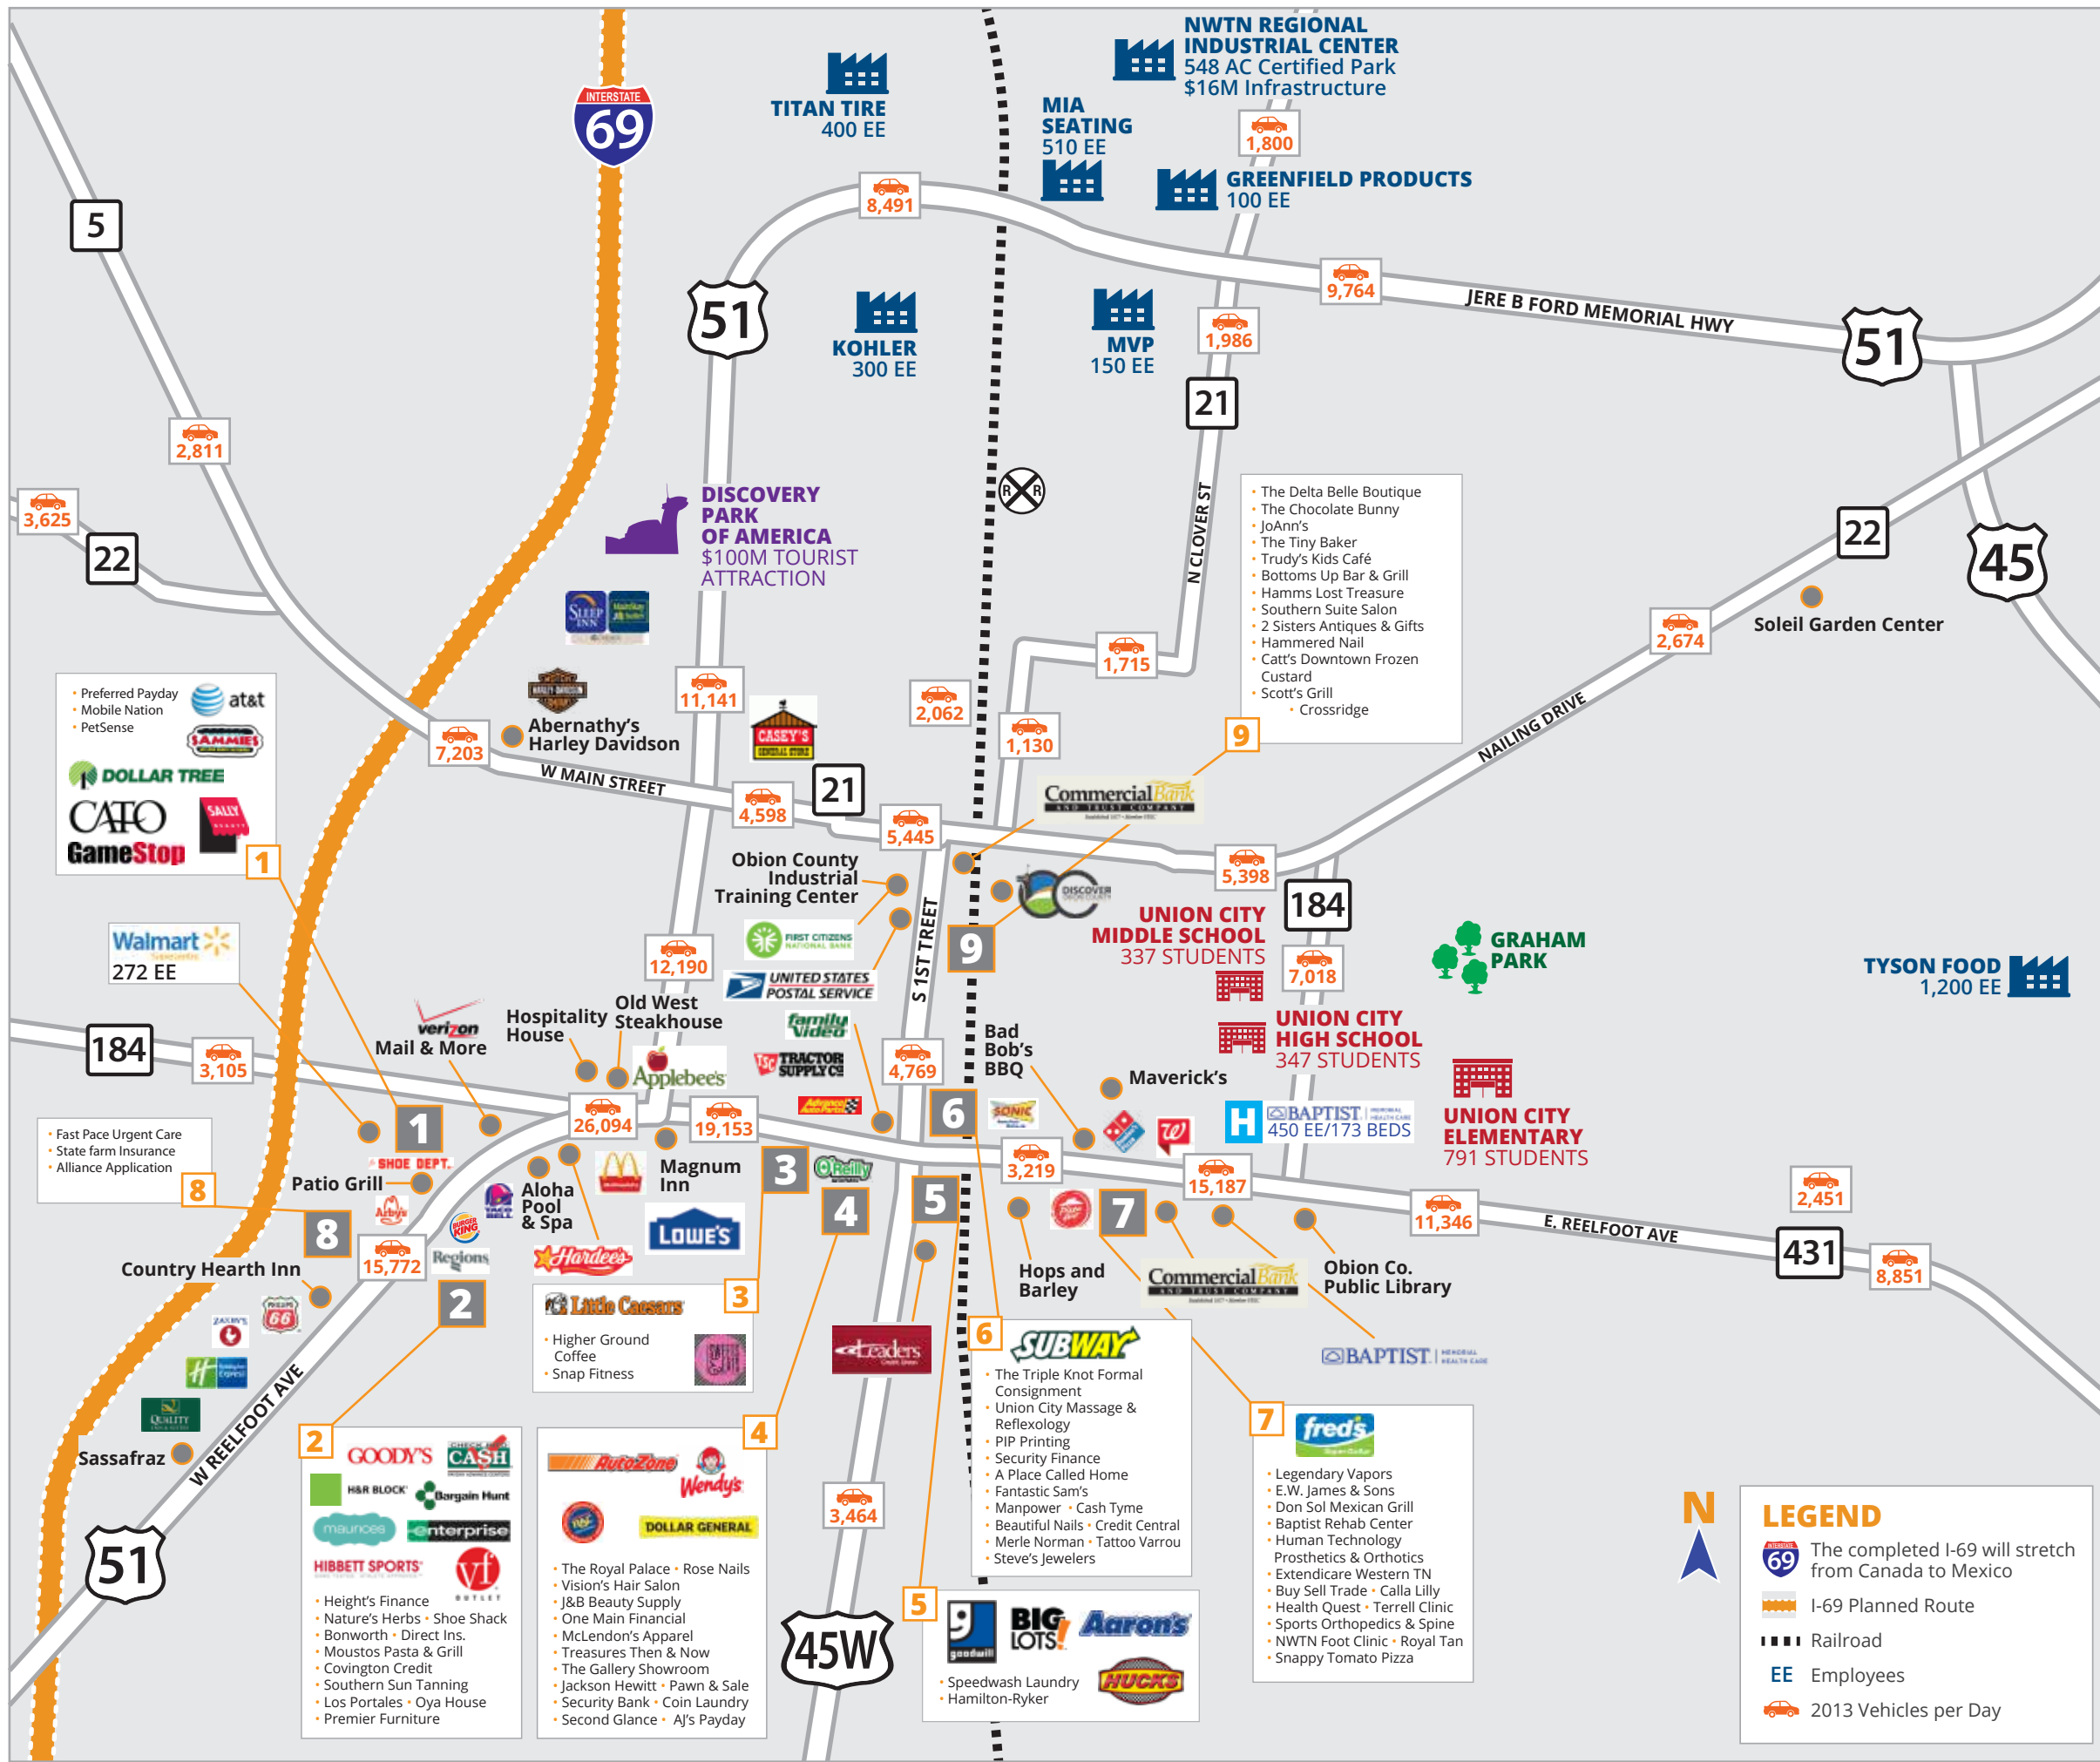

UNION CITY 2018 OBION COUNTY, TN

Prepared for:

TRAFFIC & TRANSPORTATION

Vehicles per day	2014	2016
West Reelfoot Avenue	25,564	26,094
Hwy 51	22,274	19,153
Jere B Ford	10,823	11,141

Source TDOT 2015

DISCOVERY PARK OF AMERICA

Multi-Million Dollar World-Class Complex
100,000 Square Foot Educational Center
50-Acre Park with Three Gardens
Historic Preservation Facility
Earthquake Simulator,
Starship Theater, Observation Tower
Wedding, Meeting and Event Venues
Attendance: Approx. 300,000 Annually

CONTACT INFORMATION

Lindsay Frilling, CEO
Obion County Joint Economic Development Council
Obion County Chamber of Commerce
214 East Church Street • Union City, TN 38261
Ph: 731.885.0211 • Cell: 731.592.1083 • Fax: 731.885.7155
lfrilling@obioncounty.org • obioncounty.org