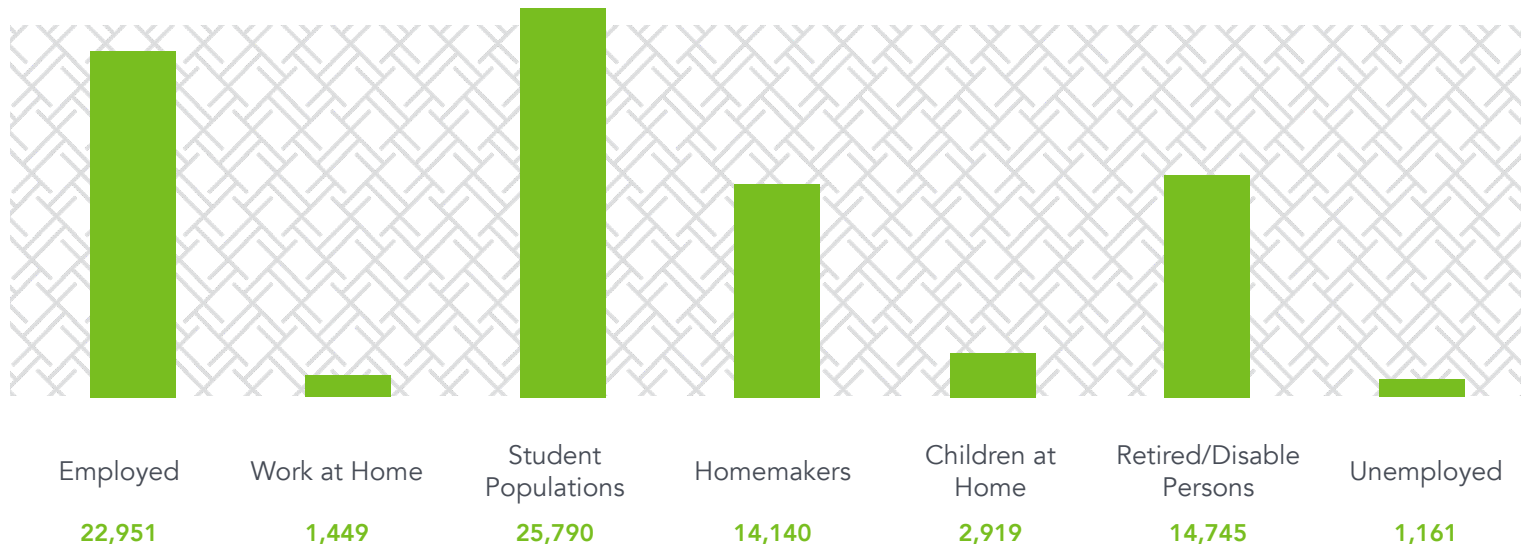

Demographics (Custom Trade Area)

Peer Analysis

The Peer Analysis, developed by Retail Strategies and Tetrad, identifies retail areas with similar demographics and retail characteristics. It uses data from a 5 or 10 minute drive time from major comparable retail corridors across the country.

Daytime Population (Custom Trade Area)

Market Guide

Trade Area Demographics

| Distance | 3 Miles | 5 Miles | 10 Miles | 5 Minutes | 10 Minutes | 15 Minutes |
|------------------|----------|----------|----------|-----------|------------|------------|
| 2024 Est. Pop | 9,986 | 14,573 | 22,075 | 3,225 | 16,188 | 21,118 |
| Daytime Pop | 14,057 | 17,574 | 23,778 | 8,859 | 19,832 | 23,097 |
| Median HH Income | \$49,642 | \$52,445 | \$54,124 | \$52,003 | \$53,051 | \$54,250 |
| Households | 4,070 | 6,031 | 9,180 | 1,331 | 6,709 | 8,776 |