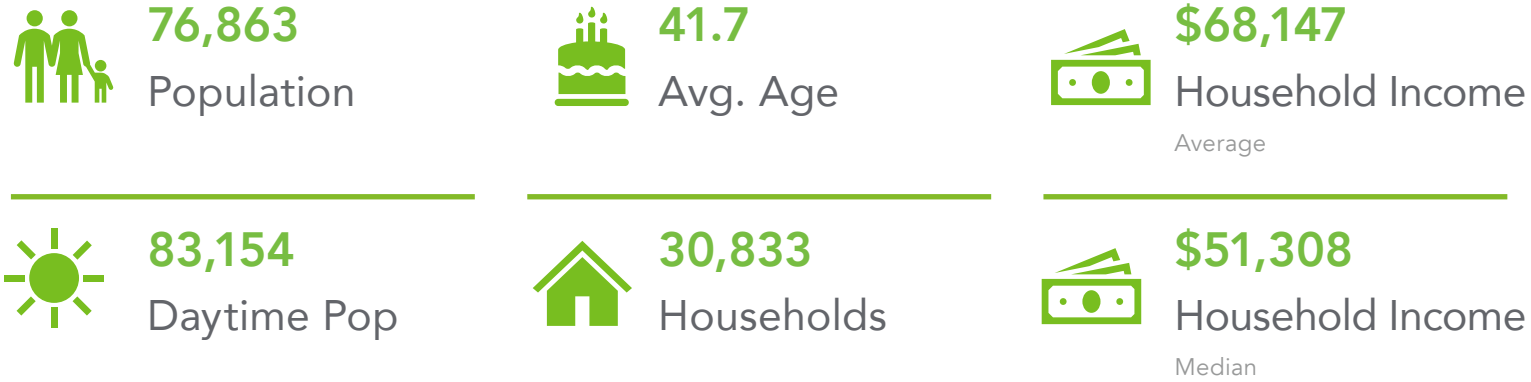

Demographics (Custom Trade Area)

Peer Analysis

The Peer Analysis, developed by Retail Strategies and Tetrad, identifies retail areas with similar demographics and retail characteristics. It uses data from a 5 or 10 minute drive time from major comparable retail corridors across the country.

Daytime Population (Custom Trade Area)

Market Guide

Trade Area Demographics

| Distance | 3 Miles | 5 Miles | 10 Miles | 5 Minutes | 10 Minutes | 15 Minutes |
|------------------|----------|----------|----------|-----------|------------|------------|
| 2024 Est. Pop | 9,986 | 14,573 | 22,075 | 3,225 | 16,188 | 21,118 |
| Daytime Pop | 14,057 | 17,574 | 23,778 | 8,859 | 19,832 | 23,097 |
| Median HH Income | \$49,642 | \$52,445 | \$54,124 | \$52,003 | \$53,051 | \$54,250 |
| Households | 4,070 | 6,031 | 9,180 | 1,331 | 6,709 | 8,776 |