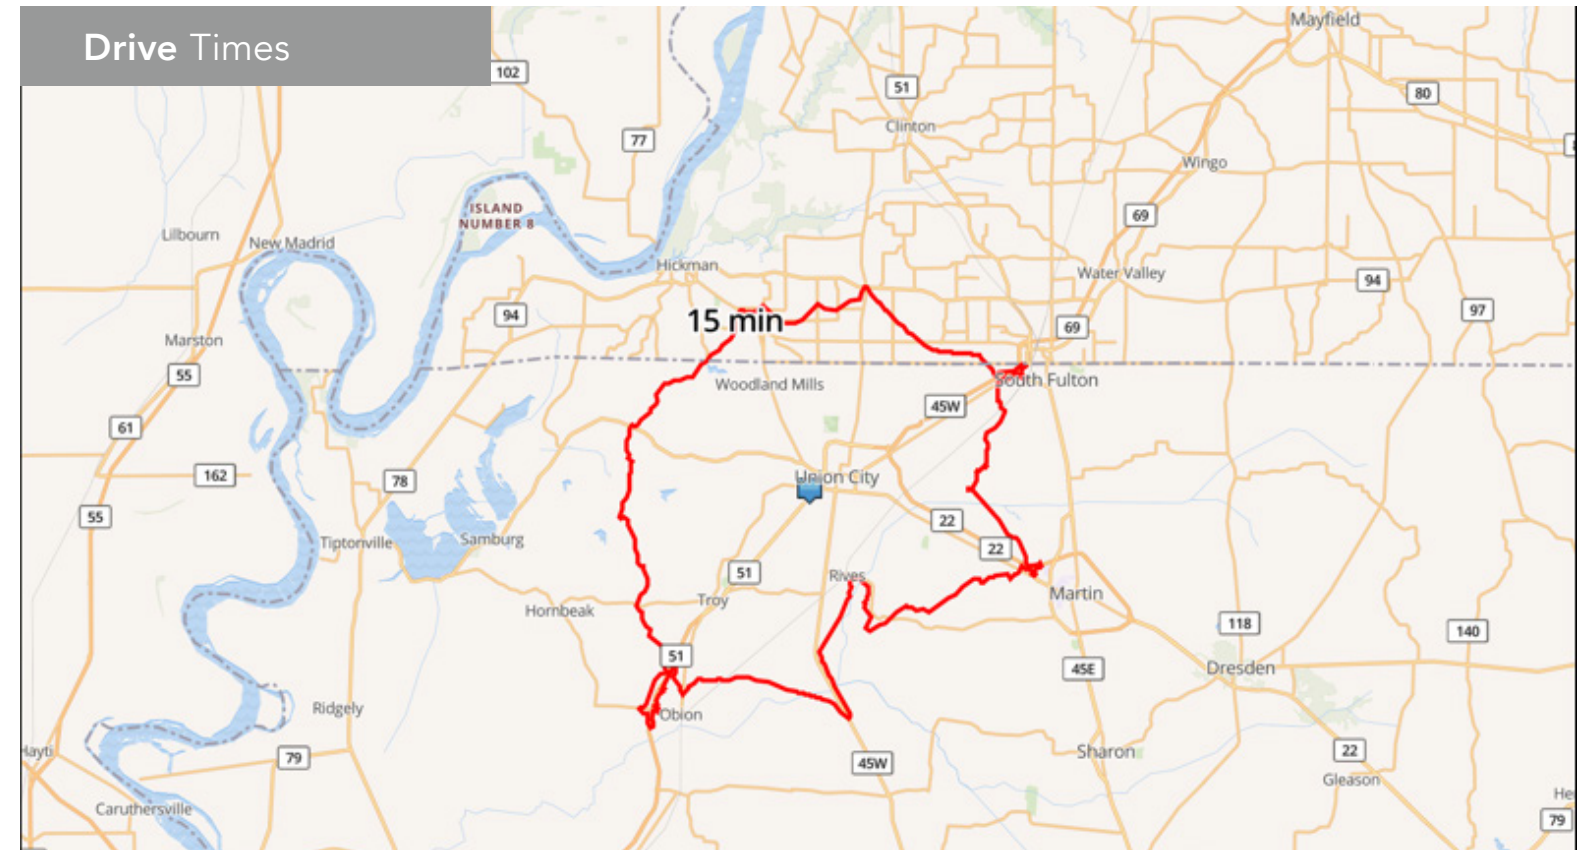

Drive Times