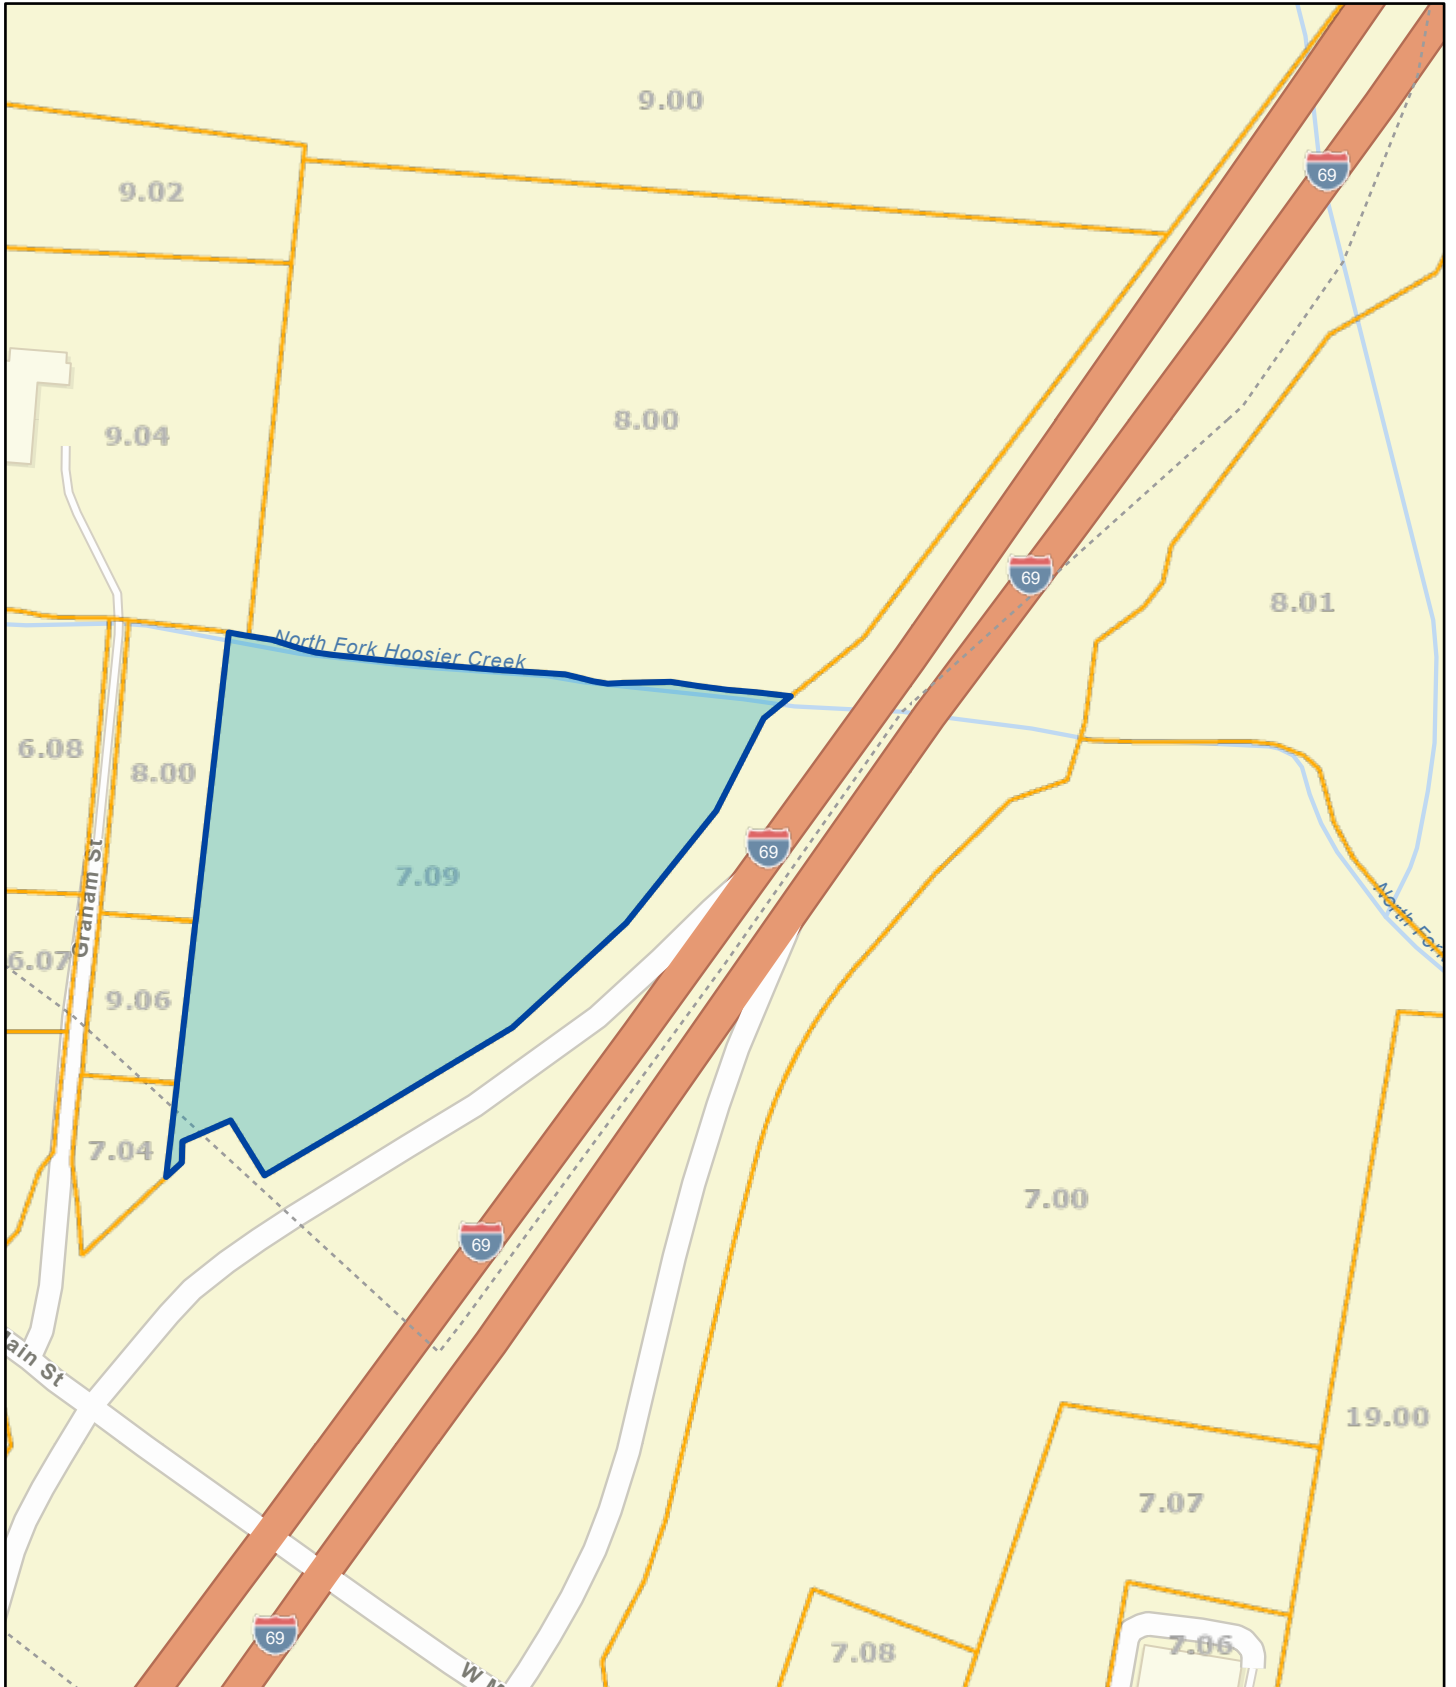

Obion County - Parcel: 048 007.09

Date: January 24, 2025

County: OBION
Owner: COFFEY HAL
Address: MAIN ST W
Parcel ID: 048 007.09
Deeded Acreage: 10.65
Calculated Acreage: 0

State of Tennessee, Comptroller of the Treasury, Division of Property Assessments (DPA), Esri Community Maps Contributors, © OpenStreetMap, Microsoft, Esri, TomTom, Garmin, SafeGraph, GeoTechnologies, Inc, METI/ NASA, USGS, EPA, NPS, US Census Bureau, USDA, USFWS

The property lines are compiled from information maintained by your local county Assessor's office but are not conclusive evidence of property ownership in any court of law.